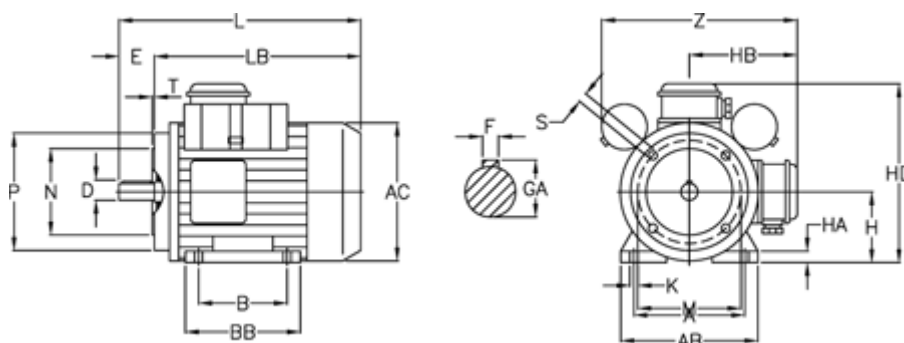

Data Sheet

Article number: 25037466002

Description: ICME Single-phase motor MD71 B4 0,37KW

4 - 1400 rpm 1x230 Volt 50Hz B3/B14 with starting & running capacitor

Measures

A = 112	H = 71	P = 105
AB = 144	HA = 12	S = M6
AC = 137	HB = 107	T = 2.5
B = 90	K = 7	Z = 210
D = 14	L = 268	
E = 30	LB = 238	
F = 5	M = 85	
GA = 16	N = 70	